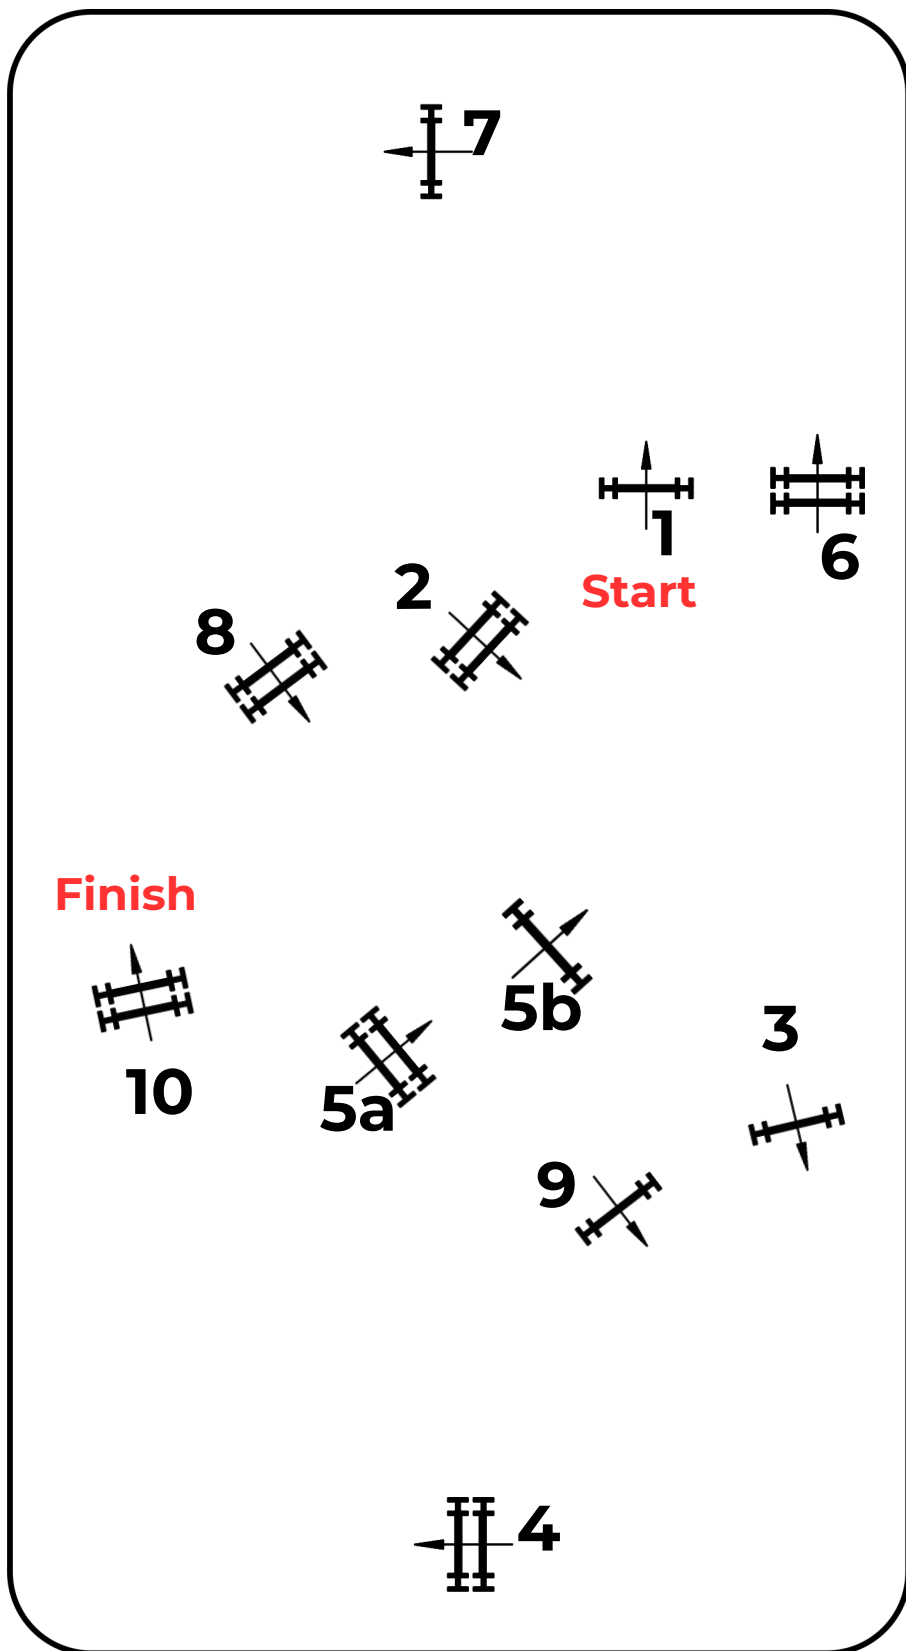

DAY 1

Thursday

Level A** .95

Level L* 1.05

Level L** 1.15

MODE: ATC

Level L* 1.05 Young
Horse (horse judged)

Fences: 1-10

Speed: 300m/min

Time Allowed: 90sec