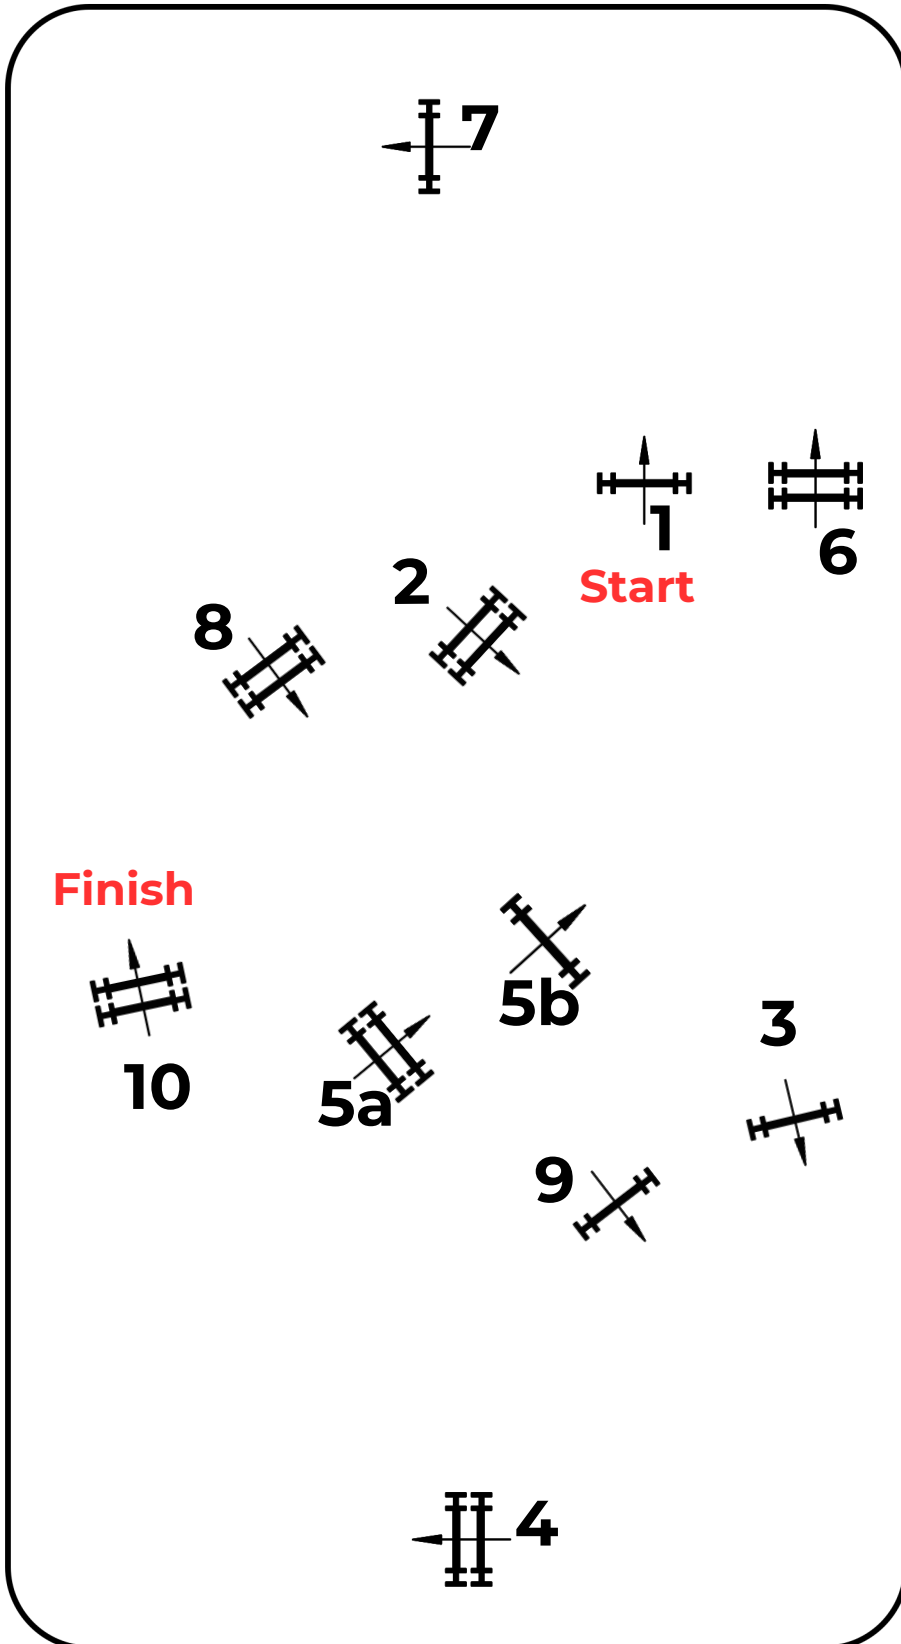

DAY 1

Thursday

Level L** 1.15

Level M* 1.25

Level M* 1.25 YH

Level M** 1.30

Level M** 1.35

Level S* 1.40

Level S** 1.45

MODE: ATC

Fences: 1-10

Speed: 350m/min

Time Allowed: 80sec