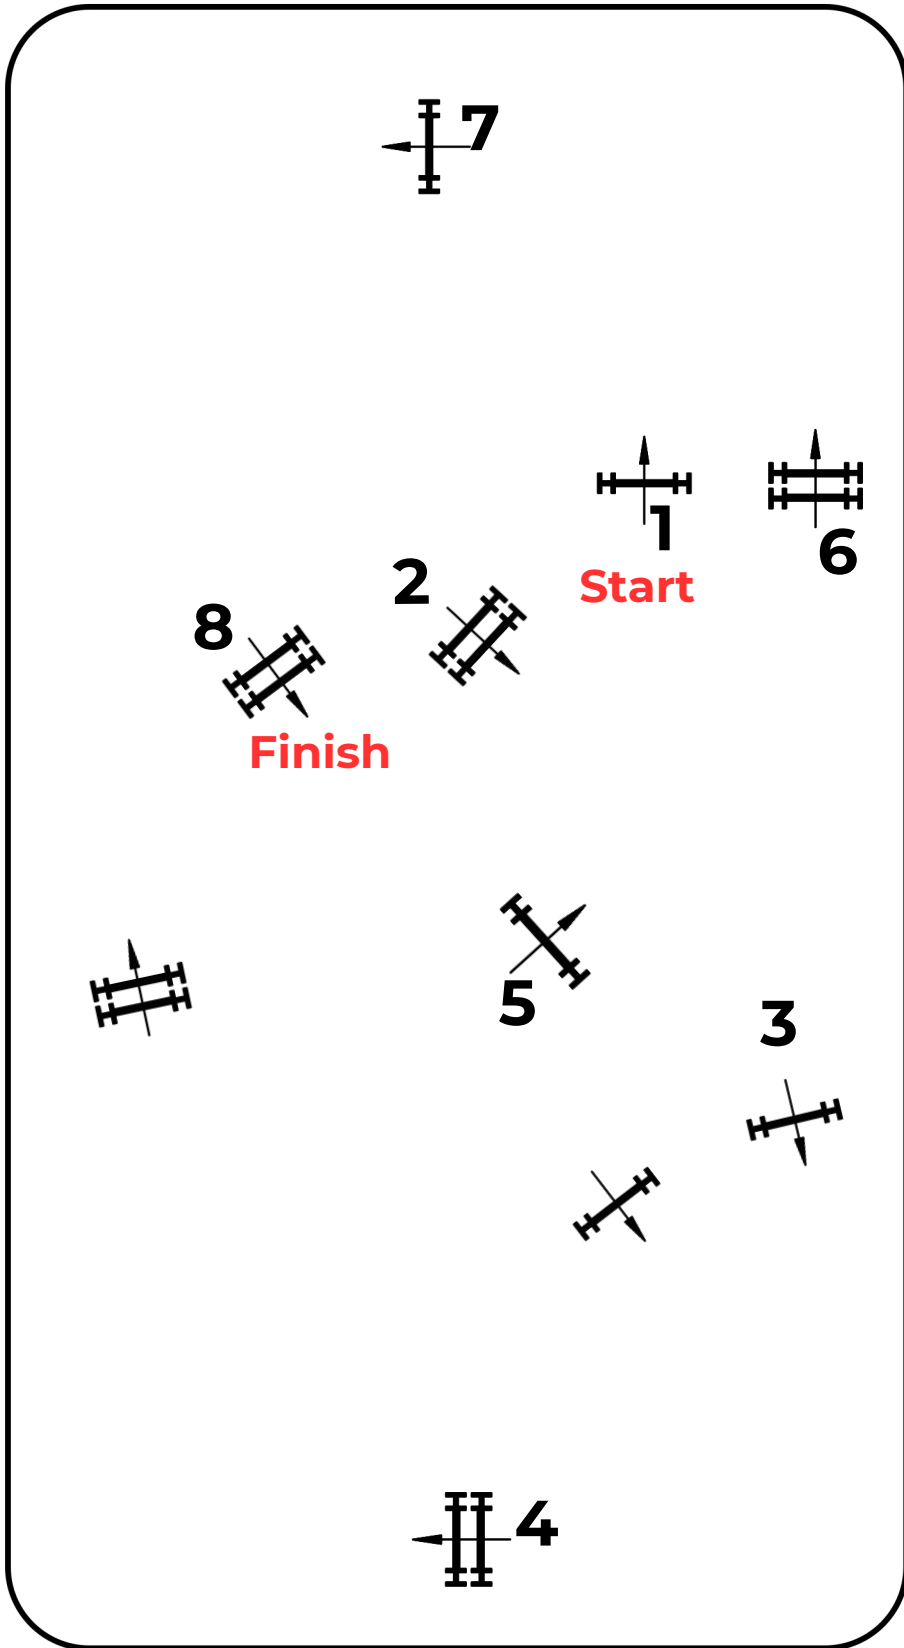

DAY 1

Thursday

Level E** .75 (Style)
Level A* .85 (Style)

Level A* .85 Young
Horse (horse judged)

Fences 1-8
Speed: 300m/min
Time Allowed: 80 sec